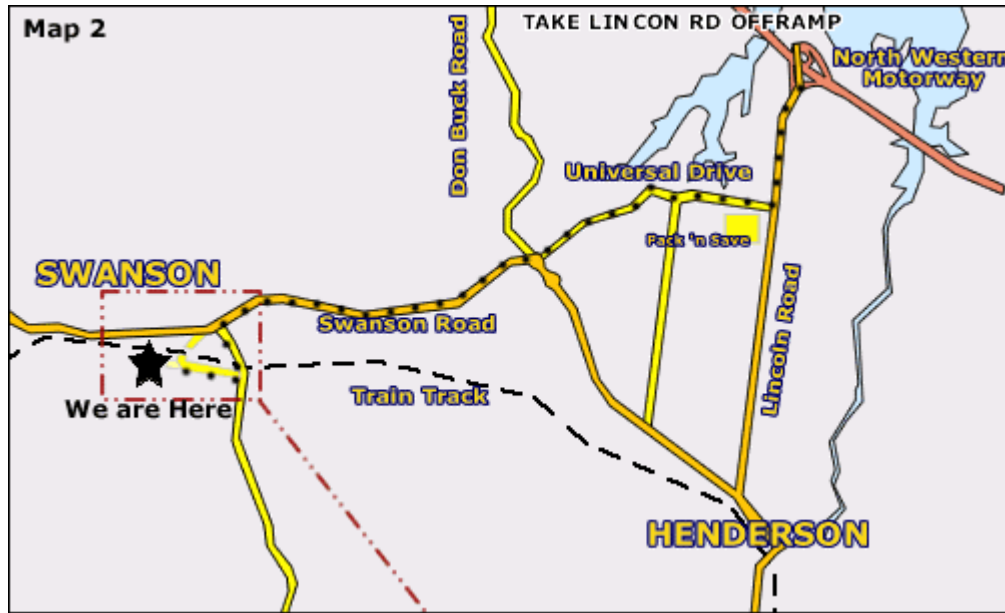

## Location

Actions Paintball is located in Swanson, West Auckland.

The gate to our venue is located just next to the railway line on O'Neils Road, directly opposite Pooks Rd. If you drive past Pinepac, BP or Challenge petrol stations you have missed the Candia Road turn off.

### *Travelling from Auckland City*

1. Take the Lincon Rd off-ramp from the Nor-western Motorway
2. 1km down Lincoln Rd go right into Universal Dr (next to Pack 'n Save)
3. After 2km Universal Drive Joins onto Swanson Rd at a large Round-a-bout

### *Travelling from Albany/Glenfield*

1. Take Upper Harbour Drive and take Nor-Western Motorway (city-bound) to Lincoln Rd Off-ramp.
2. See directions #2 on left

1. Proceed straight ahead along Swanson Rd (2.5km) and take Nth Candia Rd on Left.
2. After about 300m turn right off Nth Candia Rd onto Pooks Rd
3. At the intersection of Pooks and O'Neils Rd You will find our gate straight ahead
4. Proceed down the gravel driveway slowly (~100m) to the parking areas